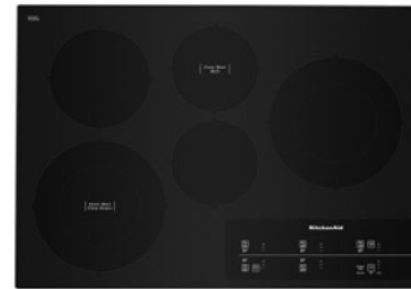

5 Element **Convection**
Electric Oven

KITCHEN APPLIANCES

French Door Fridge with
interior water dispenser
(waterline included)

KitchenAid®
KITCHEN PACKAGE
Premium

Integrated
panel front
dishwasher

WIDOWN COVERINGS

ADVANTAGE

MOVE IN READY

INSTANT PRIVACY

MEASURED PROFESSIONALLY

Clean and **modern**
white roller shades
available in **manual**
or **motorized**
options.

PHOTO FOR INSPIRATION ONLY